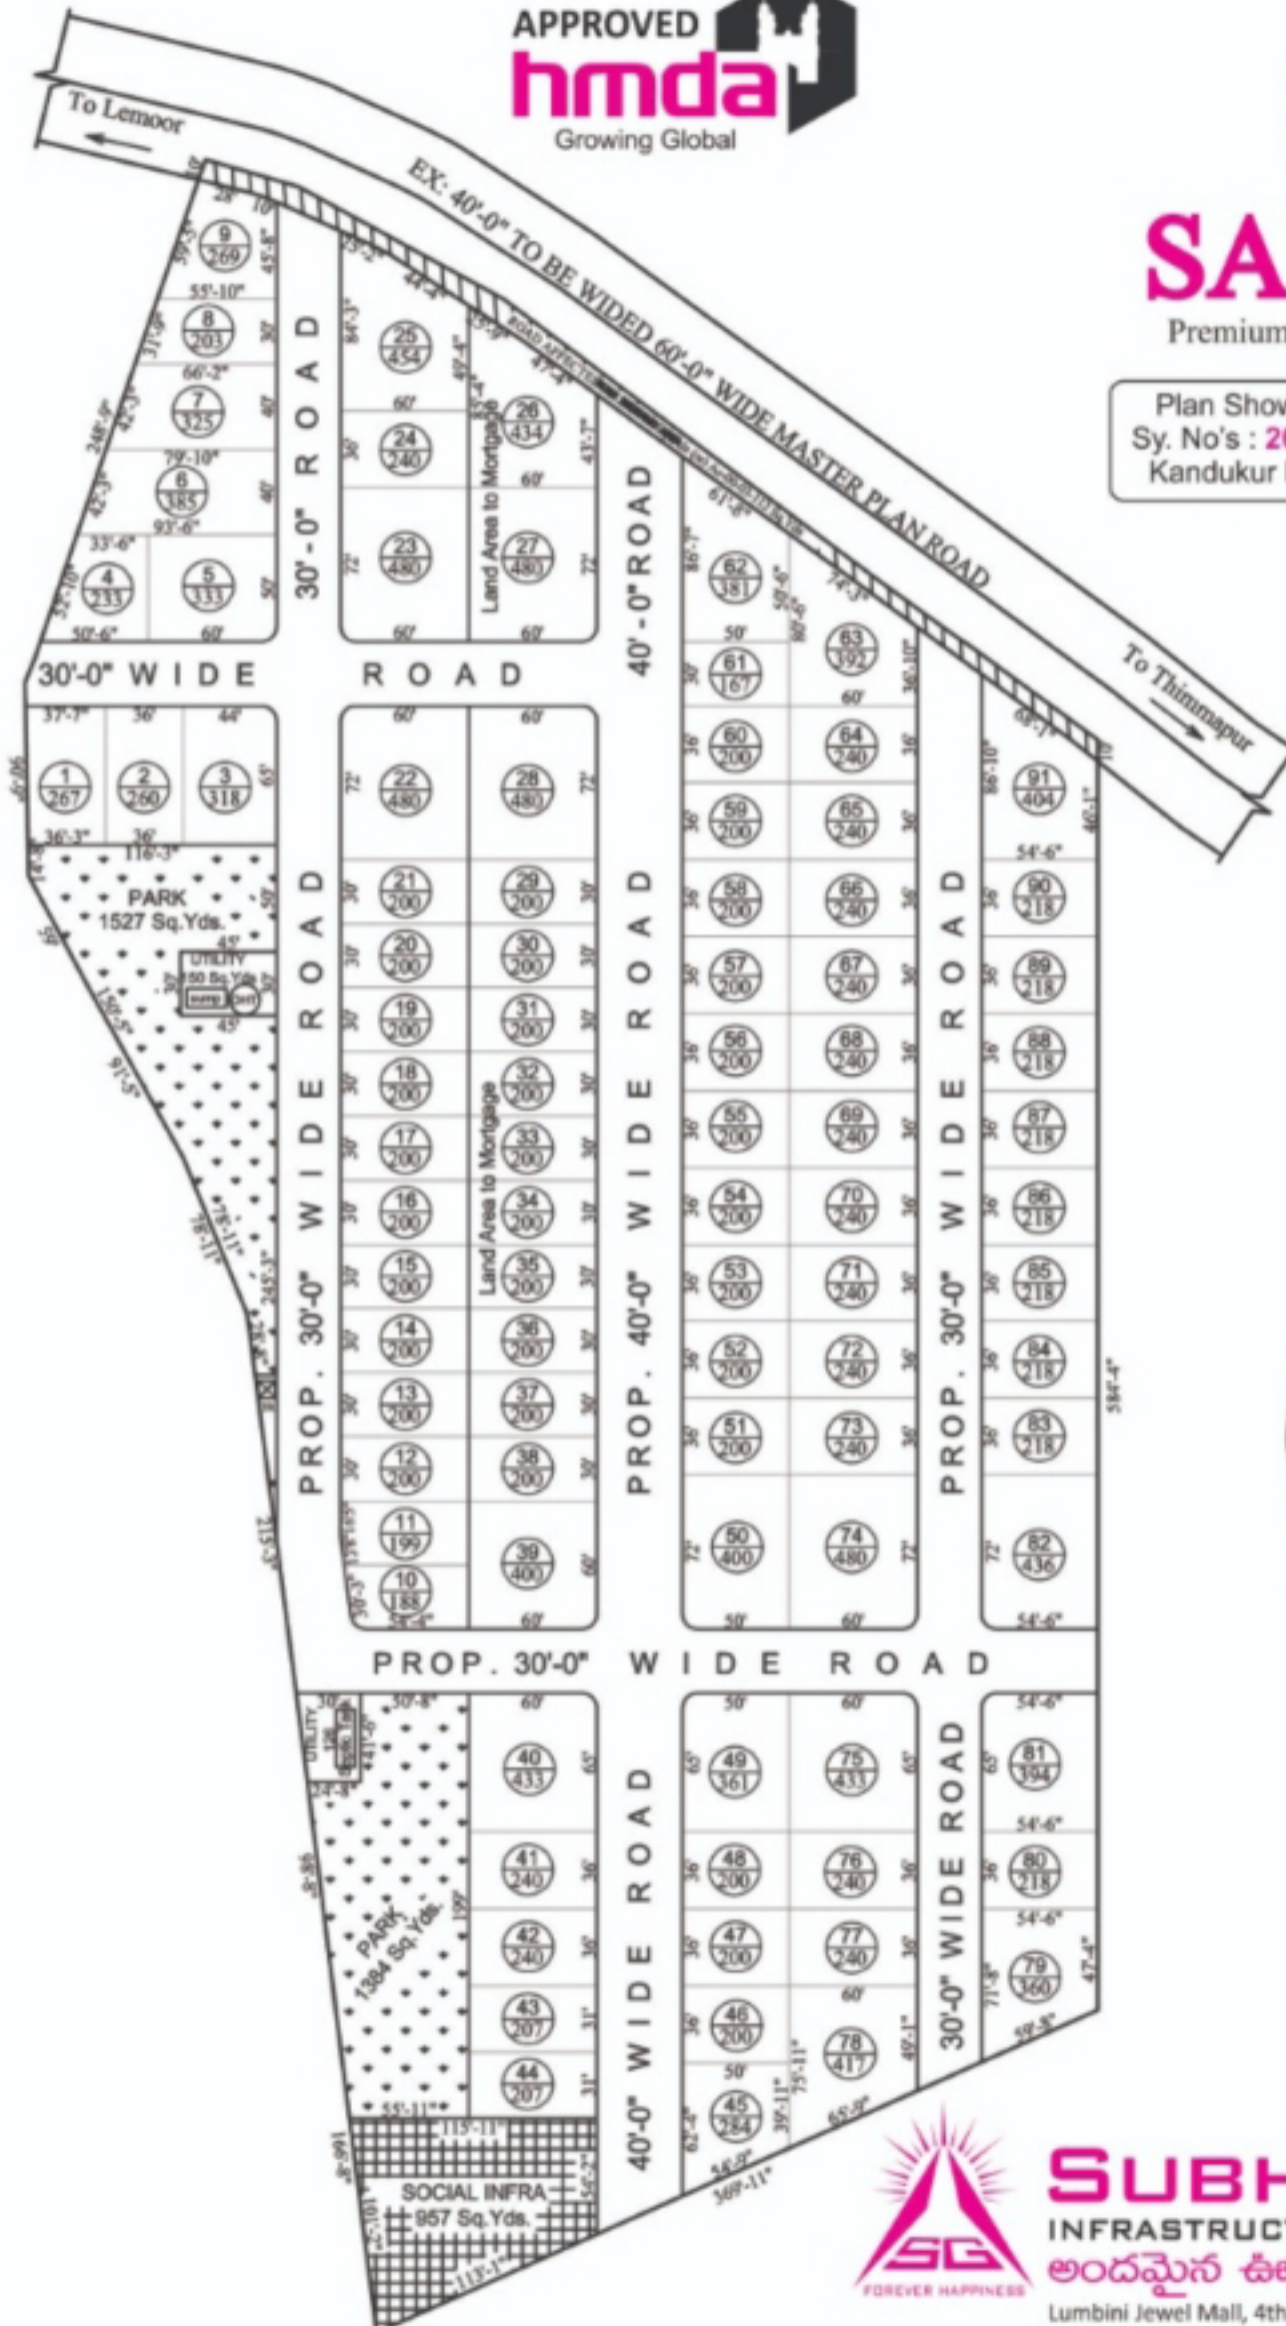

SAHITHI

Premium Plots • Premium Location

LP NO: 00012/LO/PLG/HMDA/2019

SAHITHI

Premium Plots • Premium Location

Plan Showing The Approved Layout In Sy. No's : 262/P, 330/P. of Lemoor Village, Kandukur Mandal, Rangareddy District.